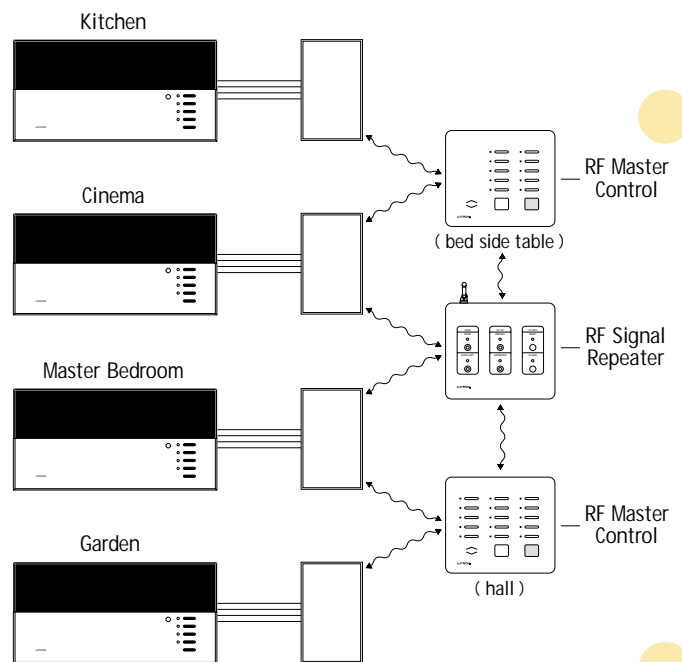

Radio Frequency Control

for GRAFIK Eye® and GRAFIK Integrale™

Control your lights from
anywhere in the home

- › Operate multiple GRAFIK Eye®/Integrale™ units from one portable keypad
- › Access all scenes on the GRAFIK Eye® or GRAFIK Integrale™
- › Installs quickly in new or retrofit applications

GRAFIK EYE / INTEGRALE
CONTROL UNIT

APPLICATIONS

HOME CINEMA

Refer to application note 89

WHOLE HOME

(Shown with GRAFIK Integrale and RF GRAFIK Interface in all rooms)
Refer to application note 89

COMPONENTS

RF Master Control 5 Button	RF Master Control 10 Button	RF Master Control 15 Button	RF Signal Repeater	RF GRAFIK Interface	Cordless RF Master Control
RBMC-5TRL-__*-__†	RBMC-10TRL-__*-__†	RBMC-15TRL-__*-__†	RB-REP-__*-WH	RB-GRXI-__*-WH	RBMC-10CRL-__*-__†

* INSERT UK FOR UNITED KINGDOM OR EU FOR CONTINENTAL EUROPE

† INSERT WH FOR WHITE OR BL FOR BLACK

SPECIFICATION FEATURES

- › Controls all light sources
- › Components should be within 10m radius of the RF Signal Repeater
- › Systems communicate at 434MHz
- › **CE**