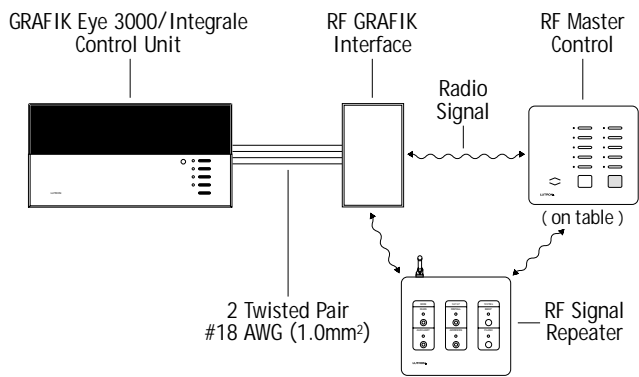

Radio Frequency Control

for GRAFIK Eye® and GRAFIK Integrale™

Control your lights from
anywhere in the home

- › Operate multiple GRAFIK Eye®/Integrale™ units from one portable keypad
- › Access all scenes on the GRAFIK Eye® or GRAFIK Integrale™
- › Installs quickly in new or retrofit applications

GRAFIK EYE / INTEGRALE
CONTROL UNIT

APPLICATIONS

HOME CINEMA

Refer to application note 89

WHOLE HOME

(Shown with GRAFIK Integrale and RF GRAFIK Interface in all rooms)
Refer to application note 89

COMPONENTS

RF Master Control 5 Button	RF Master Control 10 Button	RF Master Control 15 Button	RF Signal Repeater	RF GRAFIK Interface	Cordless RF Master Control
RBMC-5TRL-__*-__†	RBMC-10TRL-__*-__†	RBMC-15TRL-__*-__†	RB-REP-__*-WH	RB-GRXI-__*-WH	RBMC-10CRL-__*-__†

* INSERT UK FOR UNITED KINGDOM OR EU FOR CONTINENTAL EUROPE

† INSERT WH FOR WHITE OR BL FOR BLACK

SPECIFICATION FEATURES

- › Controls all light sources
- › Components should be within 10m radius of the RF Signal Repeater
- › Systems communicate at 434MHz
- › **CE**