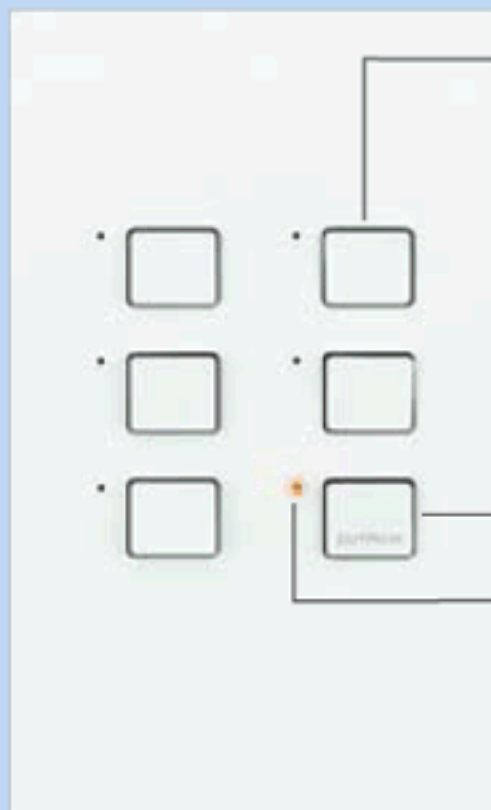

5- and 8-Scene Wallstation with Off

Recall preset lighting scenes

Off

Amber status lights