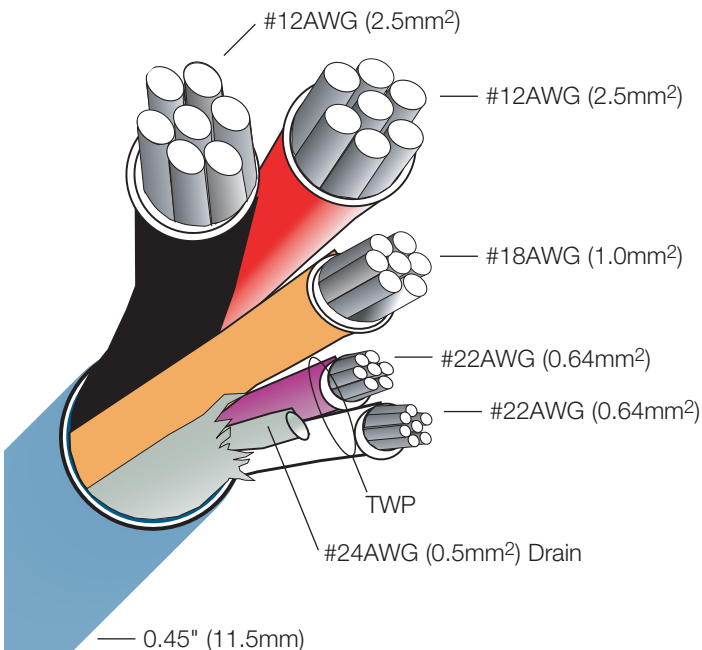

GRX-CBL-346S Cable

Description

- Non-plenum rated cable for use with GRAFIK Eye 3000, GRAFIK Integrale, and HomeWorks Interactive Systems.

Specifications

- Listed as cable type CL3.
- Available in 500 ft. (150m) spool.
- Five conductors:
 - Common – #18AWG (1.0mm²)
 - Power – #18AWG (1.0mm²)
 - MUX Data – #22AWG (0.64mm²)
 - MUX Data – #22AWG (0.64mm²) } Twisted Wire Pair
 - Drain Wire – #24AWG (0.5mm²)
- Total Outer Jacket Diameter: 0.35" (9mm).
- 300V Rated.
- PVC Sheath, 75°C rated.
- UL/CSA Listed.
- Rated FT1.

GRX-CBL-46L Cable

Description

- Non-plenum rated cable for use with GRAFIK Eye 4000, GRAFIK 5000/6000/7000, Digital microWATT, Softswitch128, Softswitch512, and GRAFIK RPT Systems.

Specifications

- Listed as cable type CL3.
- Available in 250 ft. (75m) or 500 ft. (150m) spools.
- Six conductors:
 - Common – #12AWG (2.5mm²)
 - Power – #12AWG (2.5mm²)
 - MUX Data – #22AWG (0.64mm²)
 - MUX Data – #22AWG (0.64mm²) } Twisted Wire Pair
 - Sense Line – #18AWG (1.0mm²)
 - Drain Wire – #24AWG (0.5mm²)
- Total Outer Jacket Diameter: 0.45" (11.5mm).
- 300V Rated.
- PVC Sheath, 75°C rated.
- UL/CSA Listed.
- Rated FT1.