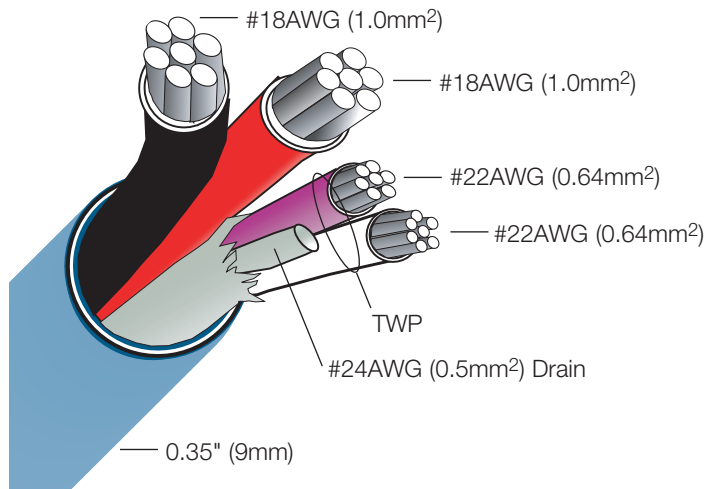

GRX-CBL-346S Cable

Description

- Non-plenum rated cable for use with GRAFIK Eye 3000, GRAFIK Integrale, and HomeWorks Interactive Systems.

Specifications

- Listed as cable type CL3.
- Available in 500 ft. (150m) spool.
- Five conductors:
 - Common – #18AWG (1.0mm²)
 - Power – #18AWG (1.0mm²)
 - MUX Data – #22AWG (0.64mm²)
 - MUX Data – #22AWG (0.64mm²) } Twisted Wire Pair
 - Drain Wire – #24AWG (0.5mm²)
- Total Outer Jacket Diameter: 0.35" (9mm).
- 300V Rated.
- PVC Sheath, 75°C rated.
- UL/CSA Listed.
- Rated FT1.

GRX-CBL-46L Cable

Description

- Non-plenum rated cable for use with GRAFIK Eye 4000, GRAFIK 5000/6000/7000, Digital microWATT, Softswitch128, Softswitch512, and GRAFIK RPT Systems.

Specifications

- Listed as cable type CL3.
- Available in 250 ft. (75m) or 500 ft. (150m) spools.
- Six conductors:
 - Common – #12AWG (2.5mm²)
 - Power – #12AWG (2.5mm²)
 - MUX Data – #22AWG (0.64mm²)
 - MUX Data – #22AWG (0.64mm²) } Twisted Wire Pair
 - Sense Line – #18AWG (1.0mm²)
 - Drain Wire – #24AWG (0.5mm²)
- Total Outer Jacket Diameter: 0.45" (11.5mm).
- 300V Rated.
- PVC Sheath, 75°C rated.
- UL/CSA Listed.
- Rated FT1.